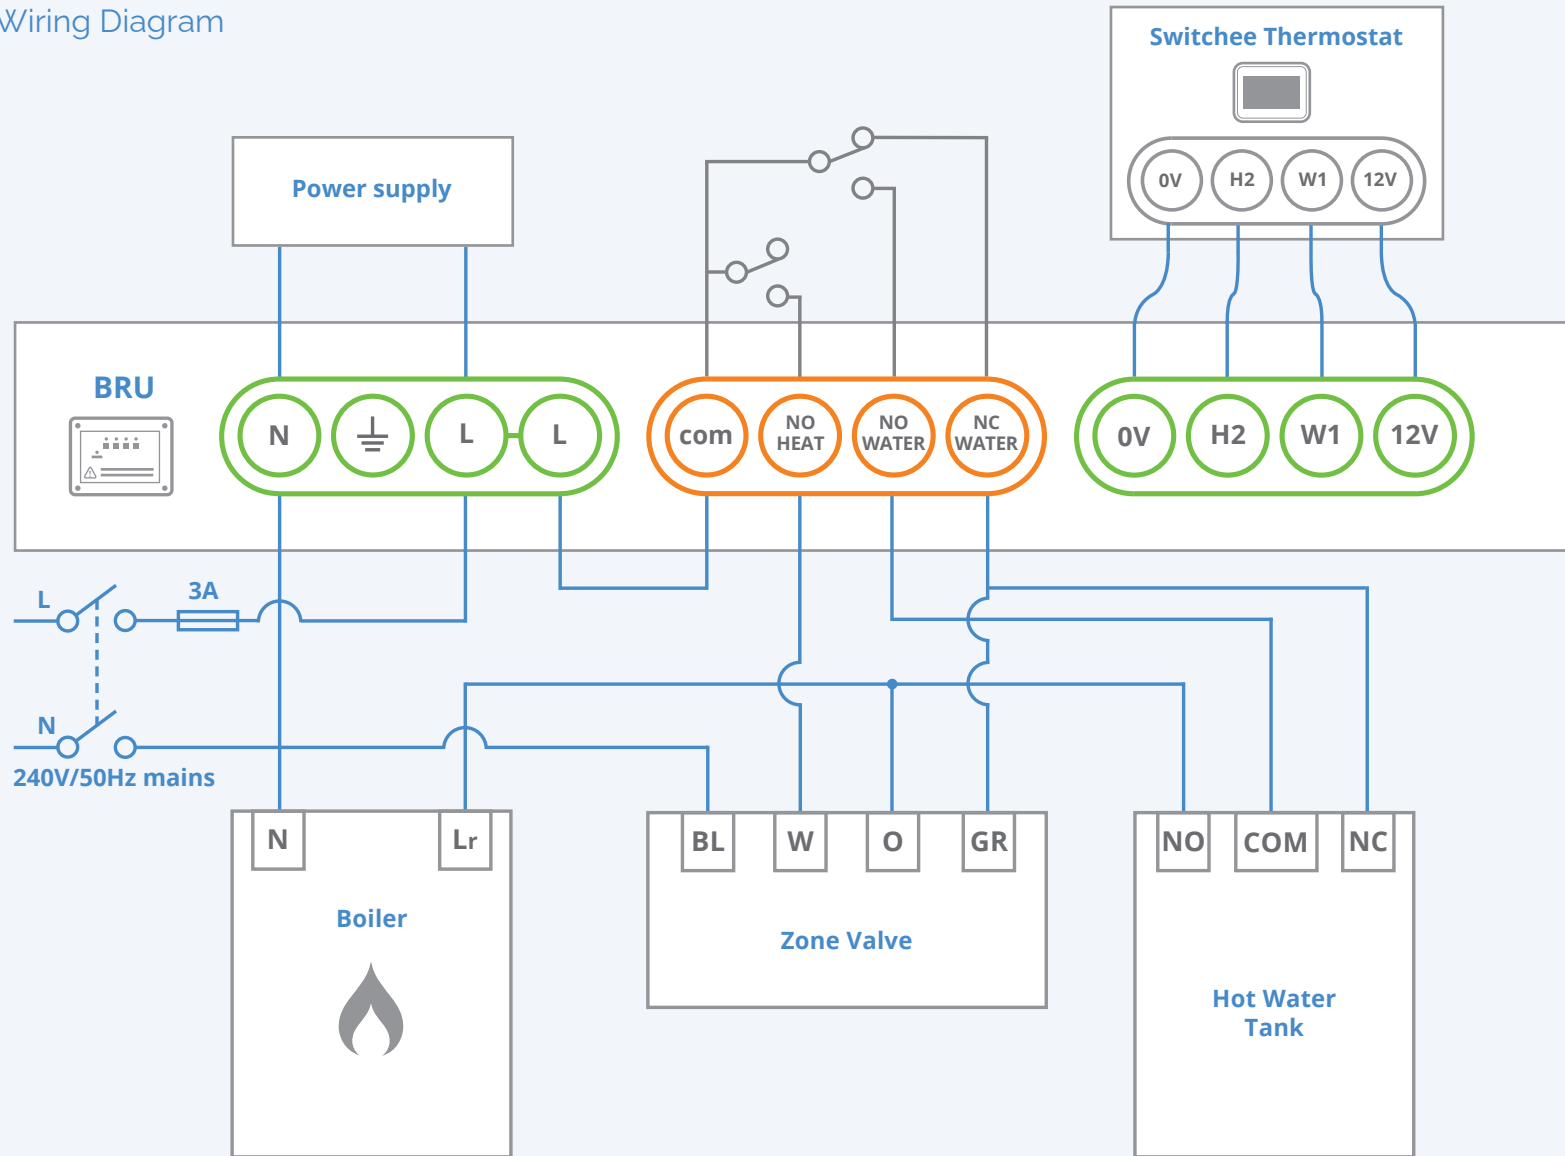

switchee

The Smart Thermostat for
Affordable Housing

Switchee Installation Manual

Section 8: Wiring diagrams

240V Combi Boiler Wiring Diagram

Low Voltage Combi Boiler Wiring Diagram

Y-Plan Boiler Wiring Diagram