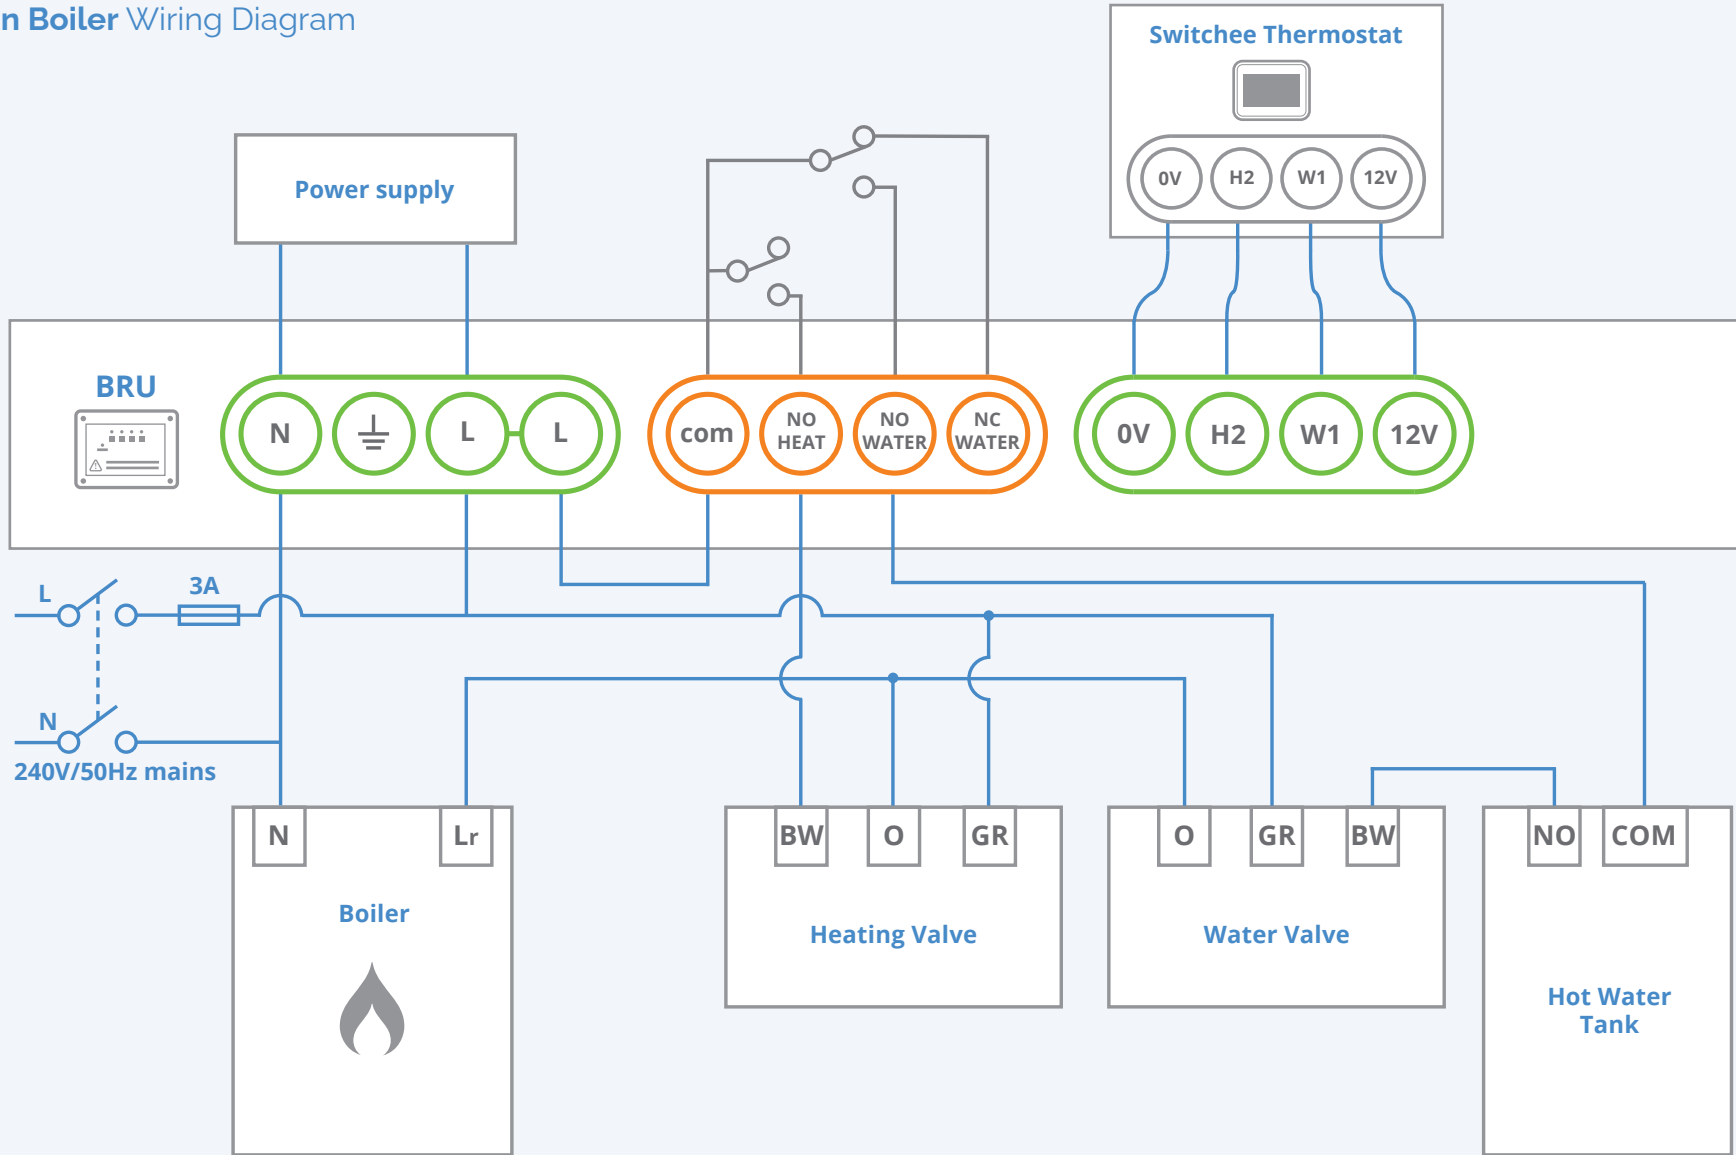

S-Plan Boiler Wiring Diagram