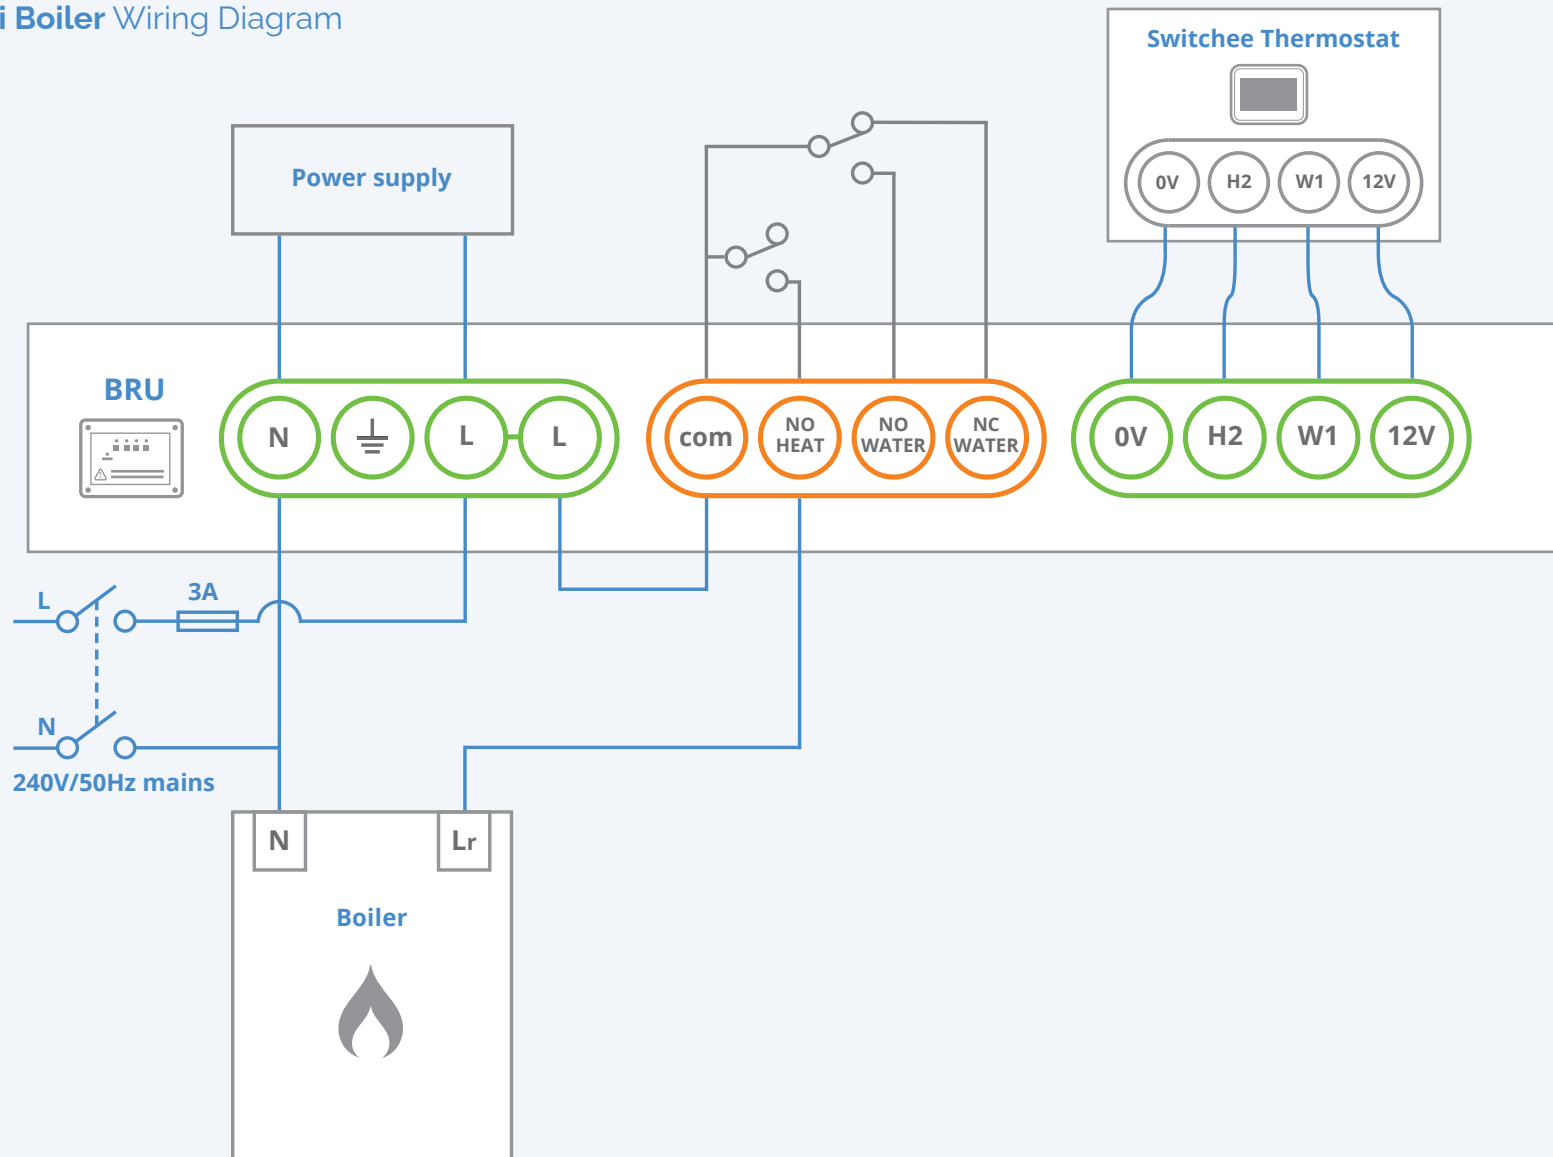

switchee

The Smart Thermostat for
Affordable Housing

Switchee Installation Manual

Section 8: Wiring diagrams

240V Combi Boiler Wiring Diagram

Low Voltage Combi Boiler Wiring Diagram

Y-Plan Boiler Wiring Diagram