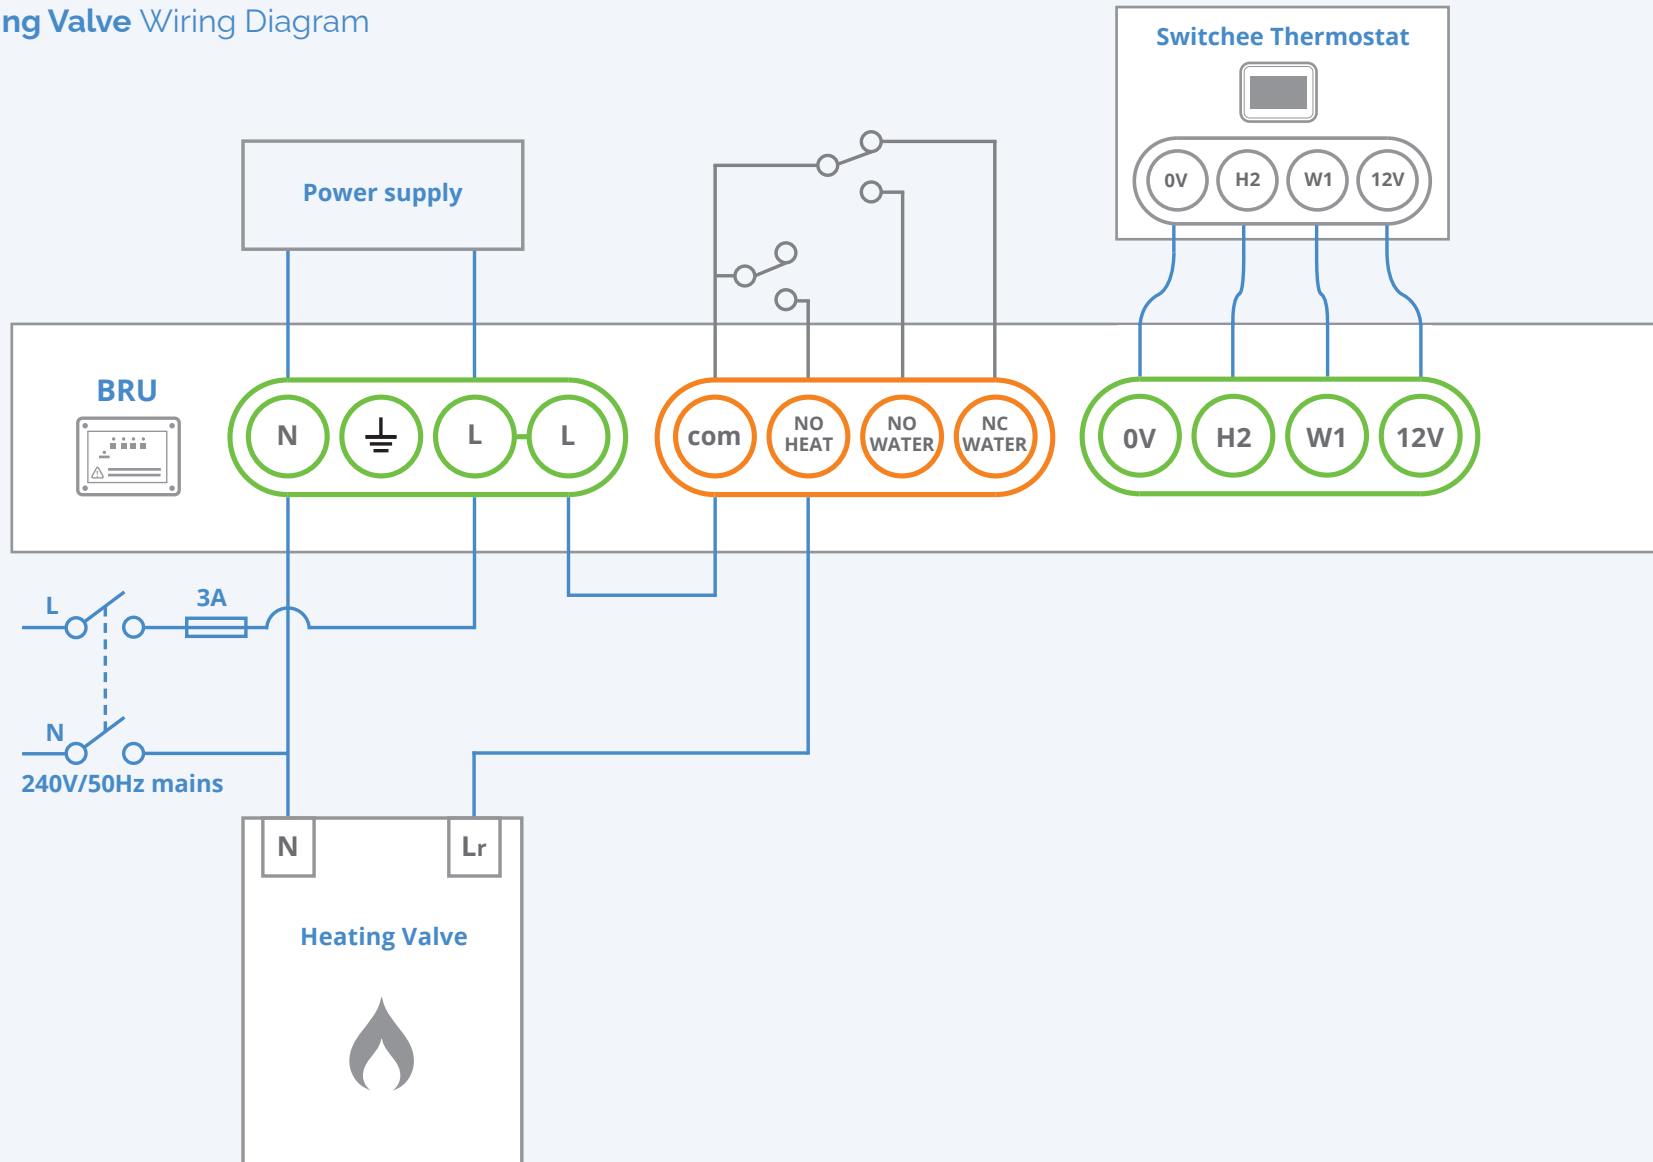

District Heating Valve Wiring Diagram