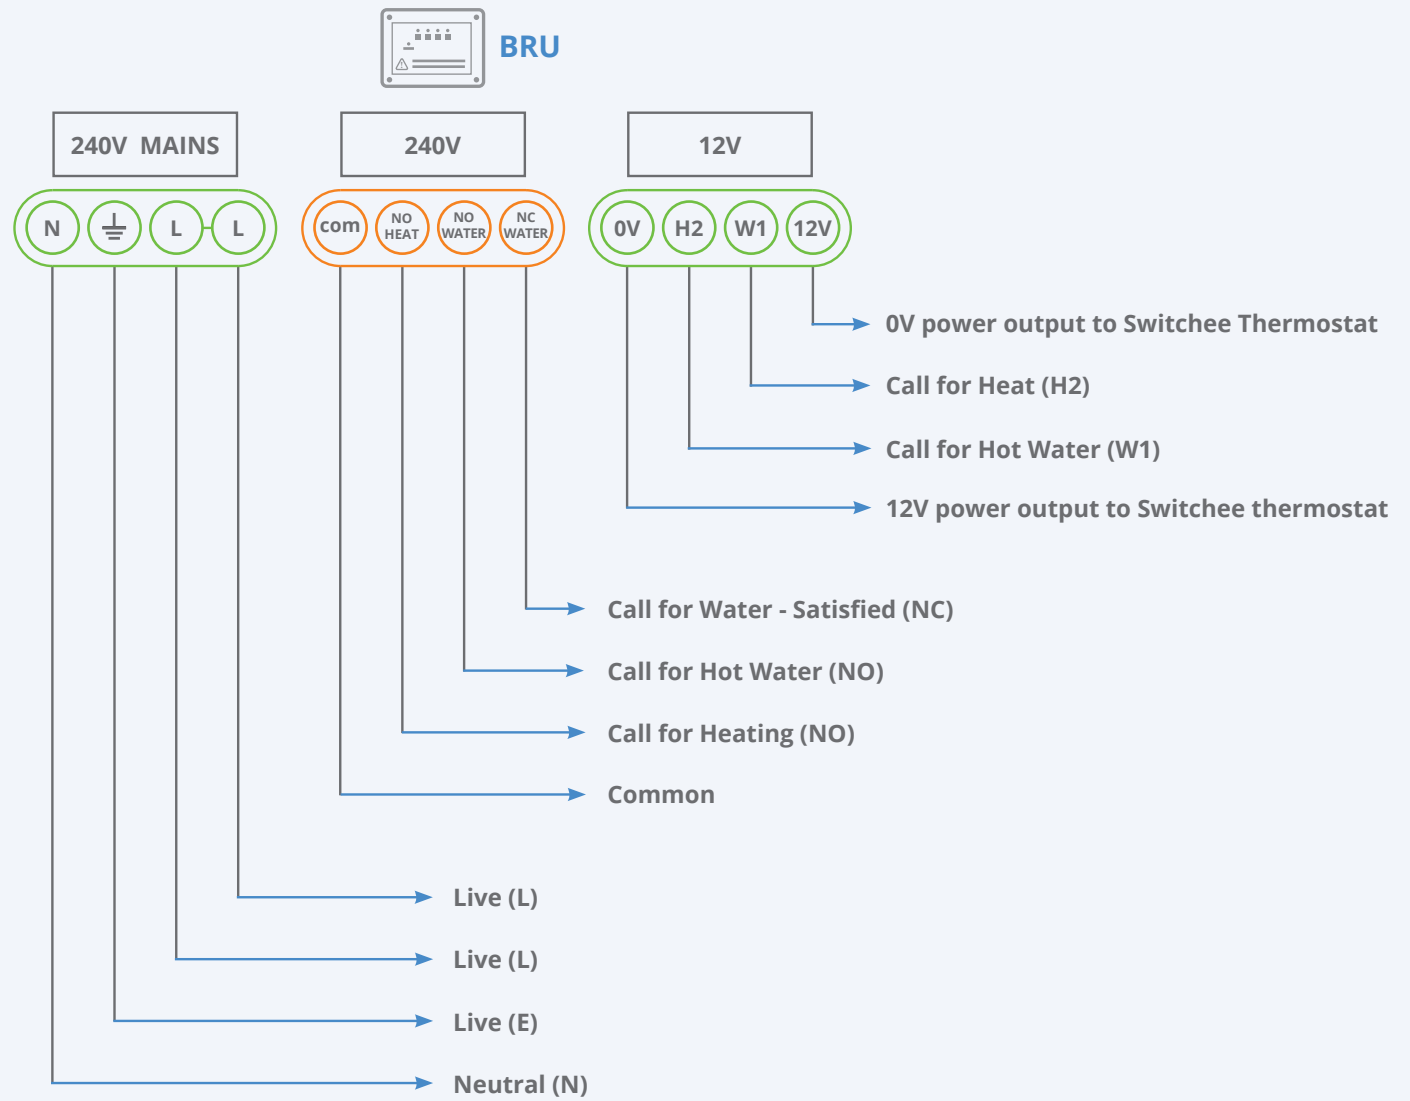

switchee

The Smart Thermostat for
Affordable Housing

Switchee Installation Manual

Section 8: Wiring diagrams

240V Combi Boiler Wiring Diagram

Low Voltage Combi Boiler Wiring Diagram

Y-Plan Boiler Wiring Diagram