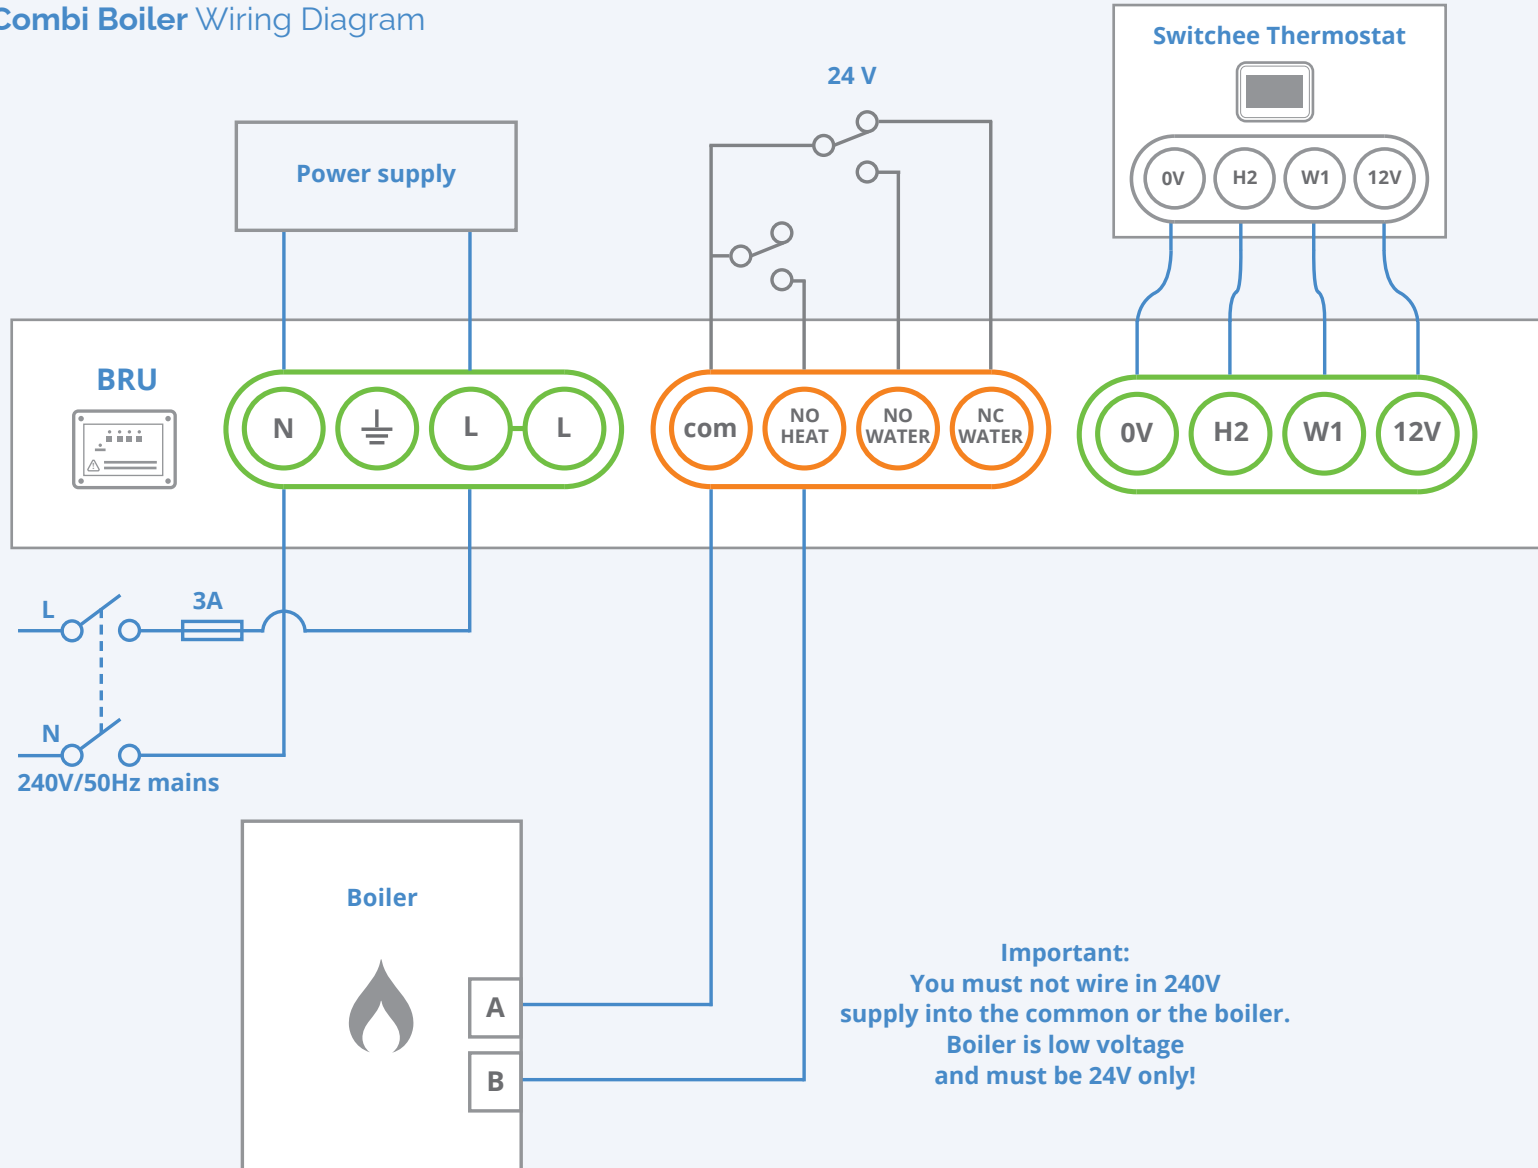

switchee

The Smart Thermostat for
Affordable Housing

Switchee Installation Manual

Section 8: Wiring diagrams

240V Combi Boiler Wiring Diagram

Low Voltage Combi Boiler Wiring Diagram

Y-Plan Boiler Wiring Diagram